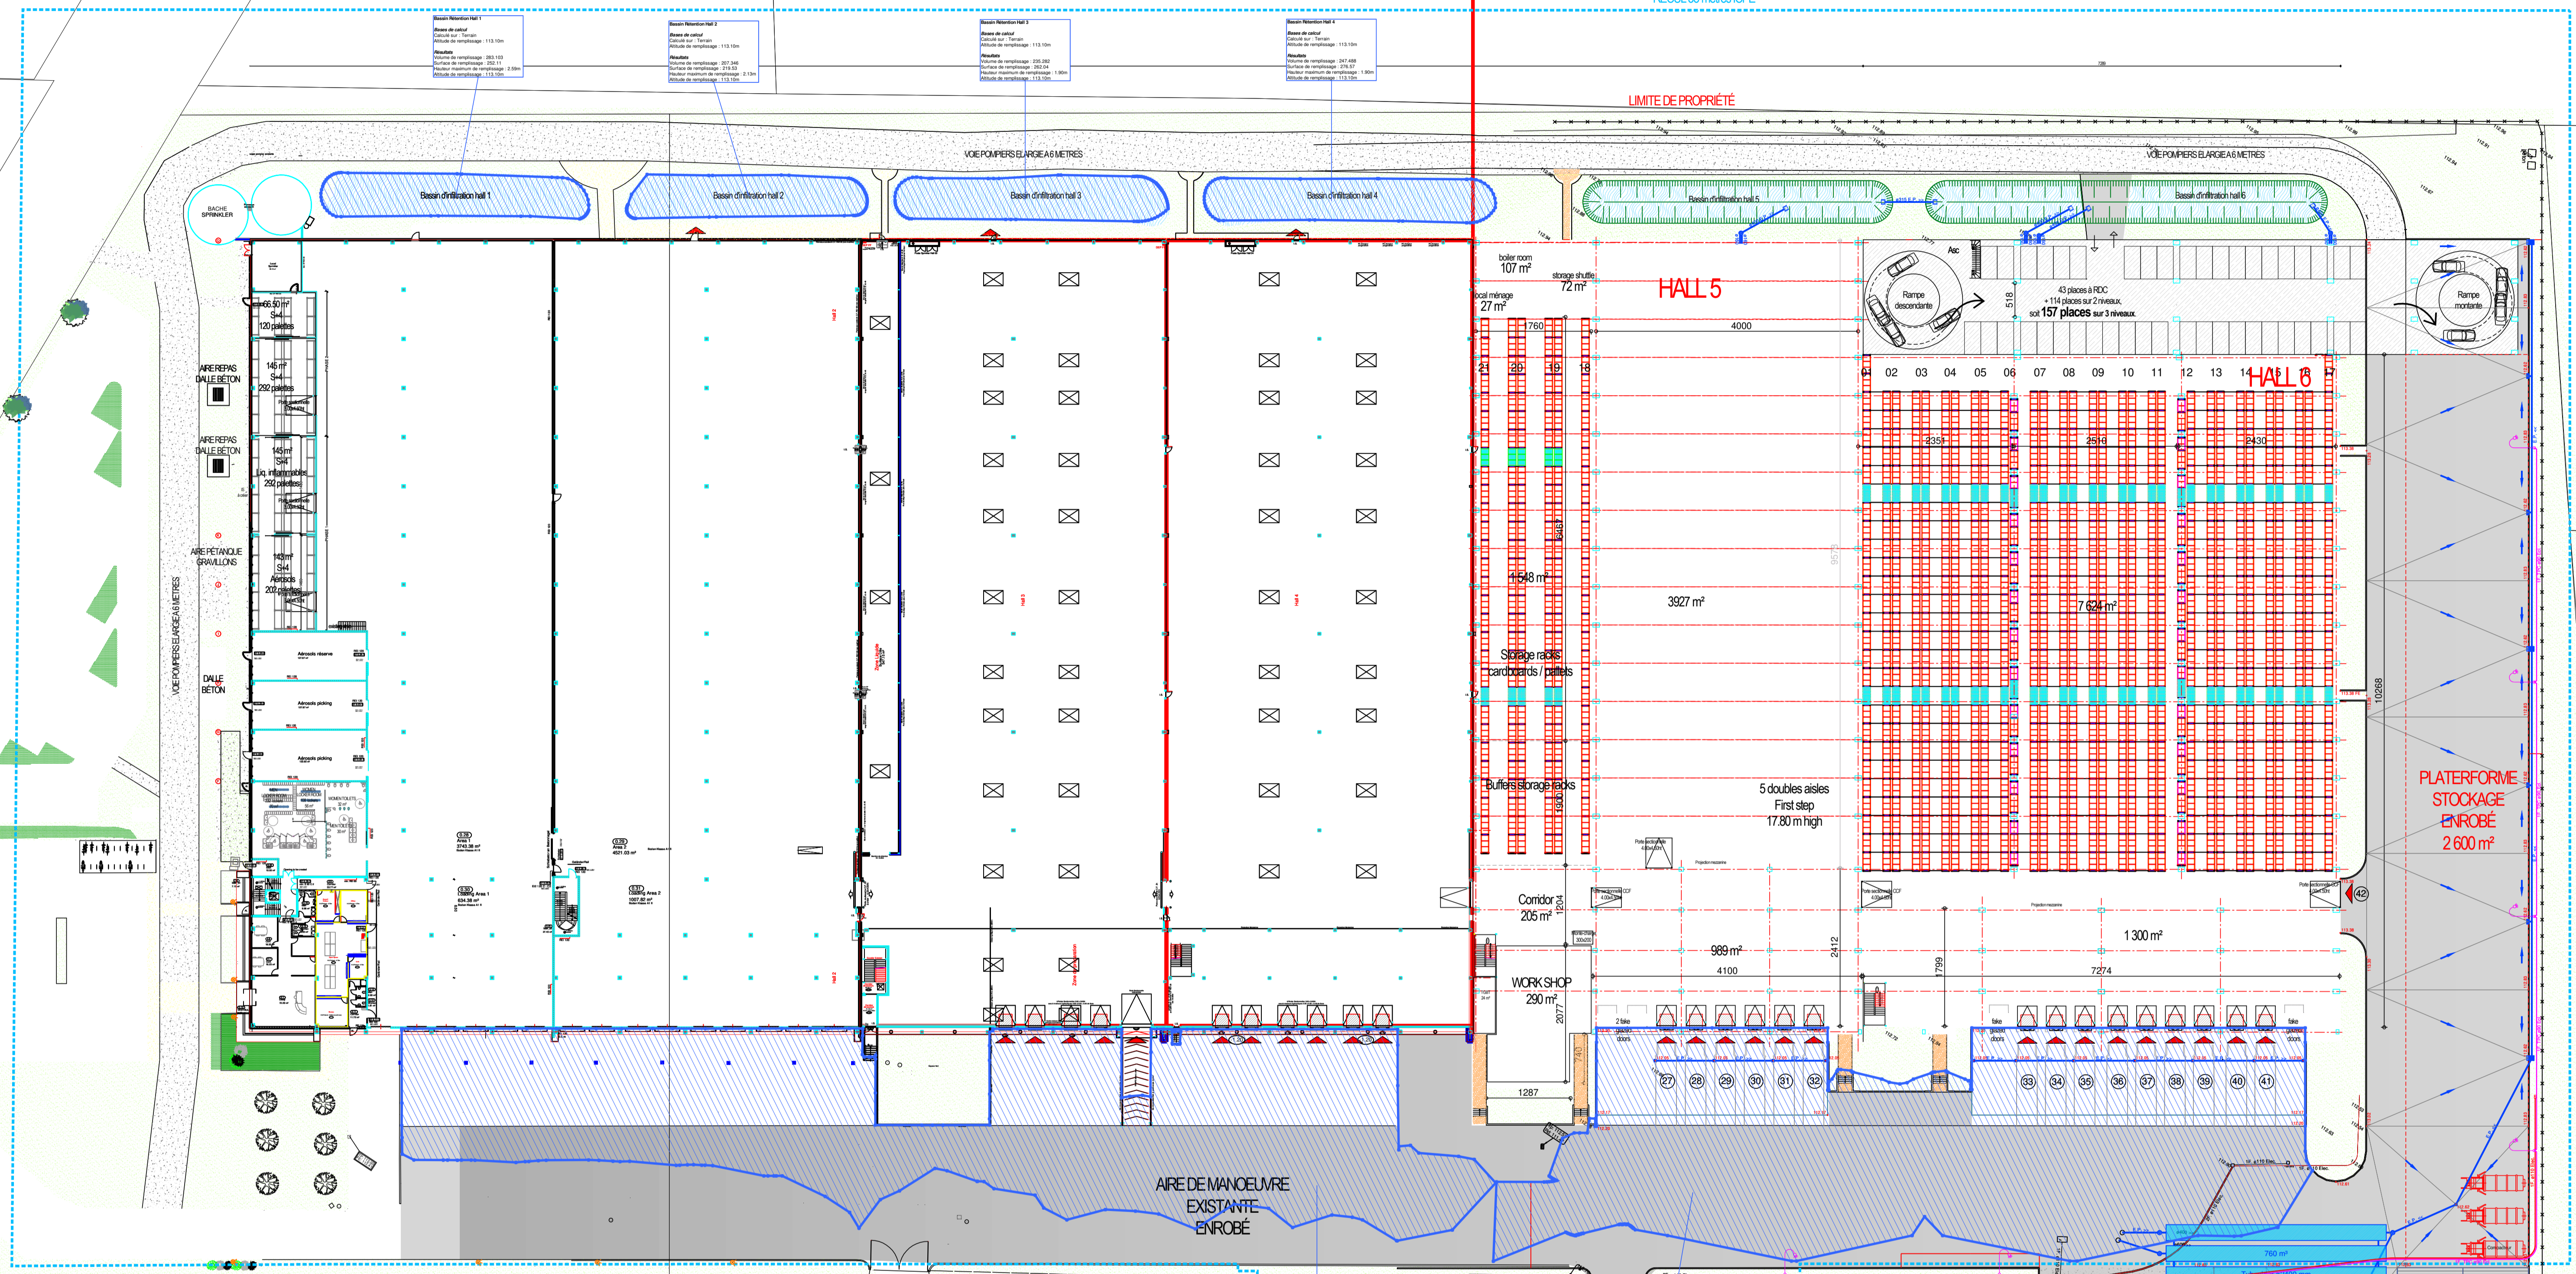

DES BASSES LANDES

NEXT ALIM

REINVESTIR BERTHELOT

LIMITE PROPRIETE

EXISTANT PROJET

REQU 35 metres CPE

LIMITE DE PROPRIETE

ADECCO

FRAIKIN

M
QUES

RUE GALLÉE

LIMITE PROPRIETE

REQU 35 metres CPE

LA SABLIERE

MICHELIN

REQU 35 metres CPE

REQU 35 metres CPE

REQU 35 metres CPE

REQU 35 metres CPE

REQU 35 metres CPE